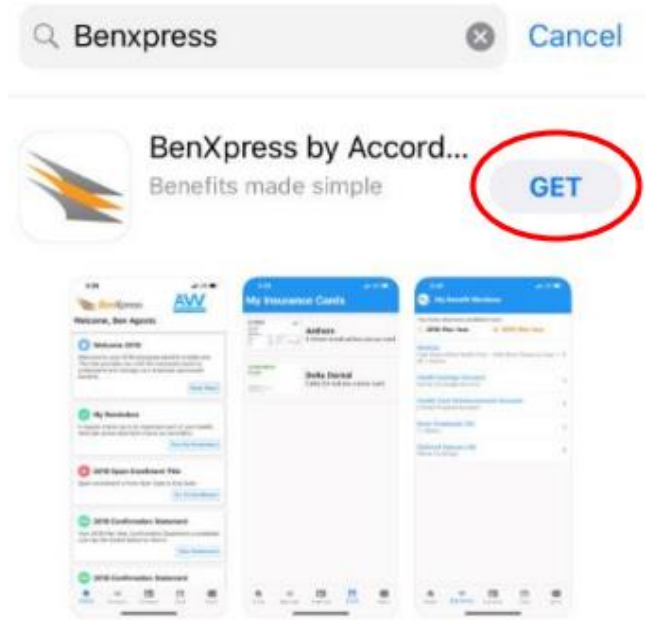

1) Visit the App Store to locate and download the BenXpress App:

2) Once the app is downloaded, click on the “Get Started” icon, then enter your User ID and Password:

Let's find your BenXpress account!

You can log in directly using your BenXpress User ID and Password, along with a couple of quick account verification questions.

Get started!

Have separate instructions for logging in via the BenXpress website?

[Log in with Authorization Code](#)

Please enter your BenXpress User ID and Password

User ID

0/100

Password

0/100